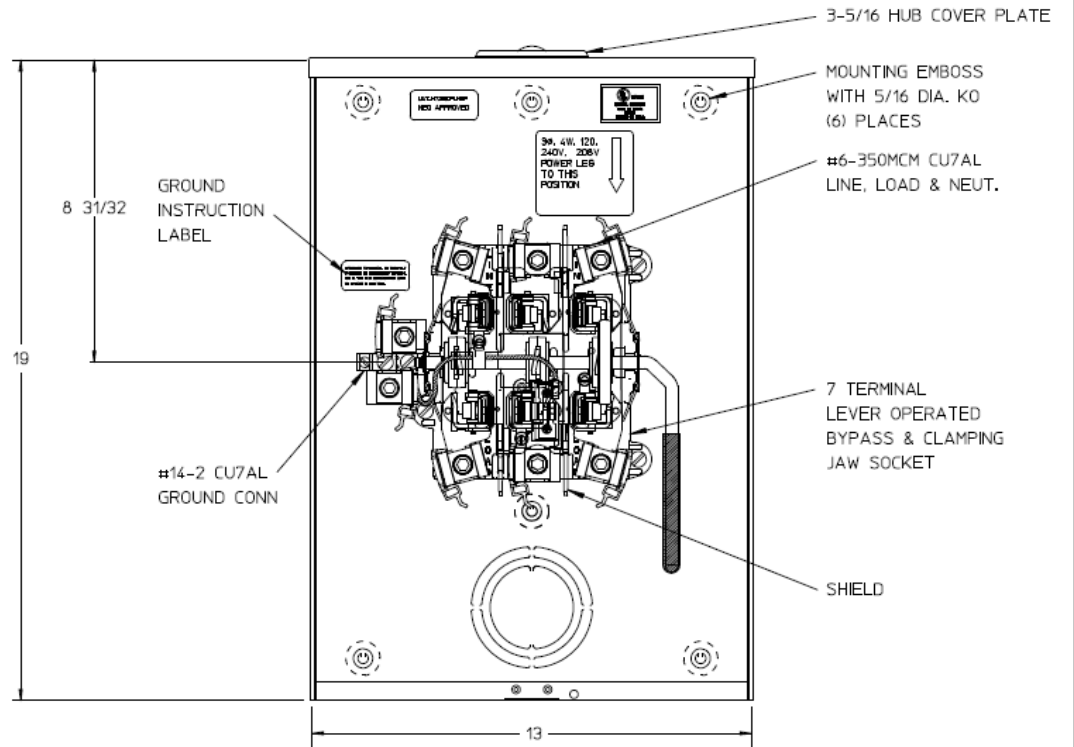

Left Side View

Front View Interior

Notes

- 1) FINISH: NATURAL
- 2) CABINET: .080 ALUMINUM
- 3) 200 AMP CONTINUOUS, 600 VAC, 3 PHASE 4 WIRE, 200A BYPASS
- 4) GE LABEL ATTACHED TO THE END OF THE CARTON
- 5) TEMPORARY CARDBOARD METER OPENING COVER PROVIDED
- 6) GE LOGO STAMPED ON LOWER LEFT HAND CORNER OF THE FRONT

Bottom View

imagination at work

METER SKT-(1) 200A 600V 3P4W ALUM N3R 7-TERM SMALL HUB COVER PLT TOP/BOT FEED LEVER BYP TPLX GRD MEG APPROVED

CAT NO	DWG DATE	REV #
UATH7213CFLGE	06/13/2016	01