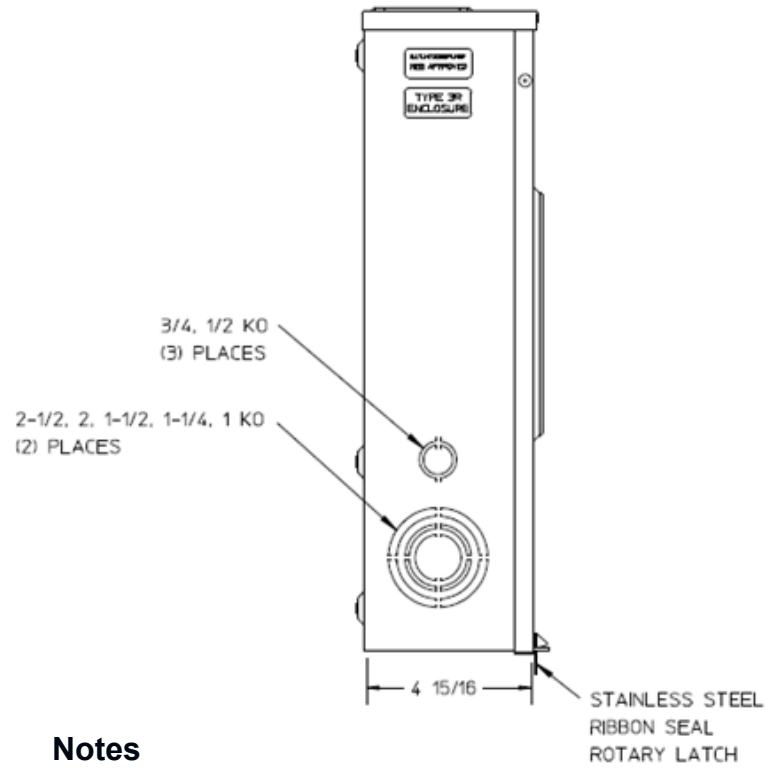

Left Side View

Front View Interior

Notes

- 1) FINISH: NATURAL
- 2) CABINET: .080 ALUMINUM
- 3) 200 AMP CONTINUOUS, 600 VAC, 3 PHASE 4 WIRE, 200A BYPASS
- 4) GE LABEL ATTACHED TO THE END OF THE CARTON
- 5) TEMPORARY CARDBOARD METER OPENING COVER PROVIDED
- 6) GE LOGO STAMPED ON LOWER LEFT HAND CORNER OF THE FRONT

Bottom View

imagination at work

METER SKT-(1) 200A 600V 3P4W ALUM N3R 7-TERM SMALL HUB COVER PLT TOP/BOT FEED LEVER BYP TPLX GRD MEG APPROVED

CAT NO	DWG DATE	REV #
UATH7213CFLGE	06/13/2016	01