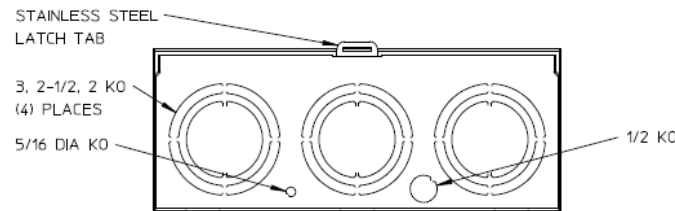

Left Side View

Front View Interior

Notes

- 1) FINISH: NATURAL
- 2) CABINET: .080 ALUMINUM
- 3) 200 AMP CONTINUOUS, 600 VAC, 3 PHASE 4 WIRE, 200A BYPASS
- 4) GE LABEL ATTACHED TO THE END OF THE CARTON
- 5) TEMPORARY CARDBOARD METER OPENING COVER PROVIDED
- 6) GE LOGO STAMPED ON LOWER LEFT HAND CORNER OF THE FRONT

Bottom View

imagination at work

METER SKT-(1) 200A 600V 3P4W ALUM N3R 7-TERM SMALL HUB COVER PLT TOP/BOT FEED LEVER BYP TPLX GRD MEG APPROVED

CAT NO	DWG DATE	REV #
UATH7213CFLGE	06/13/2016	01